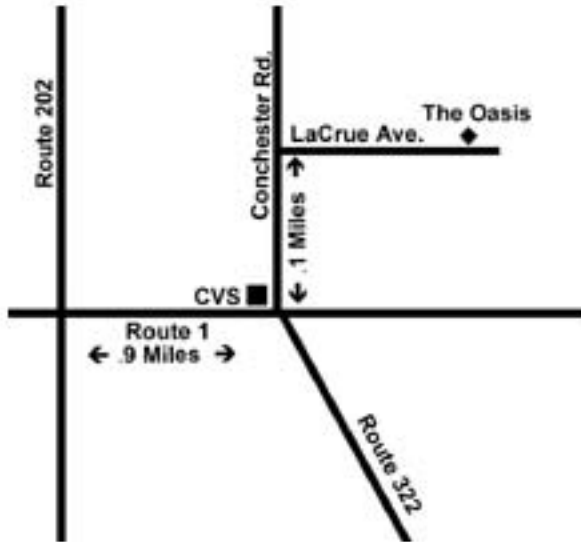

PARTY
AT

35 LaCruce Avenue
Glen Mills, PA 19342
610-358-3501
www.oasisfamilyfun.com